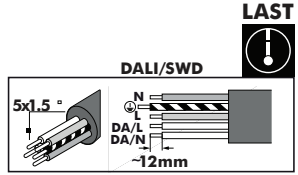

i ceiling rose & suspension cord must be ordered separately

44mm

(L12) 1180mm

116mm

A.1

A.2

A.3

Punch 3 ASYM "Wall-Mounted"

#3

B

1 prewired power cord & 1 fixation clamps included

wall mounting brackets

i wall mounting brackets must be ordered separately

B.1

B.2

B.3