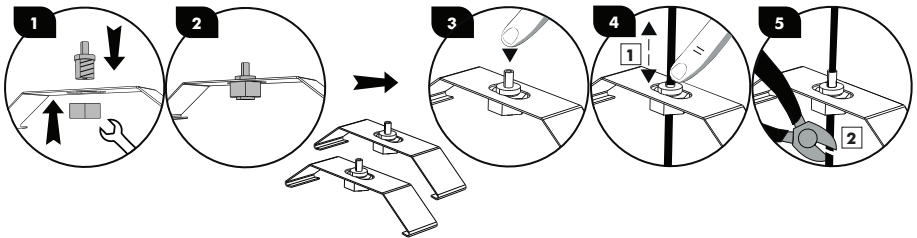

i ceiling rose & suspension cord must be ordered separately

44mm

(L12) 1180mm

116mm

A.1

A.2

A.3

Punch 3 ASYM "Wall-Mounted"