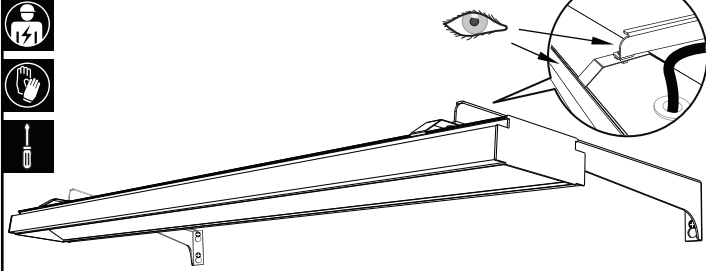

i ceiling rose & suspension cord must be ordered separately

44mm

(L12) 1180mm

116mm

A.1

A.2

A.3

Punch 3 ASYM "Wall-Mounted"

#3

B

1 prewired power cord & 1 fixation clamps included

wall mounting brackets

i wall mounting brackets must be ordered separately

B.1

B.2

B.3