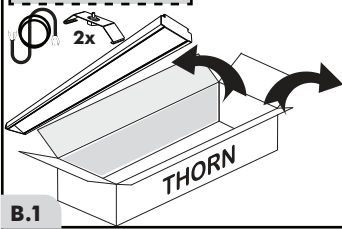

i ceiling rose & suspension cord must be ordered separately

44mm

(L12) 1180mm

116mm

A.1

A.2

A.3

Punch 3 ASYM "Wall-Mounted"

#3

B

1 prewired power cord & 1 fixation clamps included

wall mounting brackets

i wall mounting brackets must be ordered separately

B.1

B.2

B.3