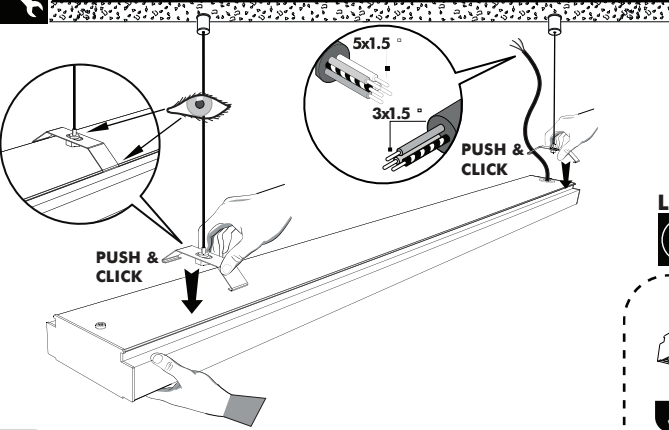

i ceiling rose & suspension cord must be ordered separately

44mm

(L12) 1180mm

116mm

A.1

A.2

A.3

Punch 3 ASYM "Wall-Mounted"

#3

B

1 prewired power cord & 1 fixation clamps included

wall mounting brackets

i wall mounting brackets must be ordered separately

B.1

B.2

B.3