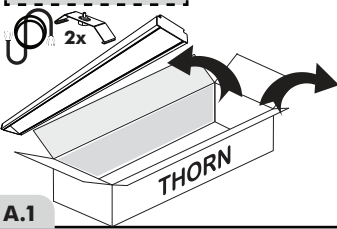

B Wall-Mounted

GET IN TOUCH
<http://www.thornlighting.com/PNC3>

THORN

Punch 3 ASYM "Suspended"

#2

A

1 prewired power cord & 1 fixation clamp included!

suspension kit

i ceiling rose & suspension cord must be ordered separately

44mm

(L12) 1180mm

116mm

A.1

A.2

A.3

Punch 3 ASYM "Wall-Mounted"