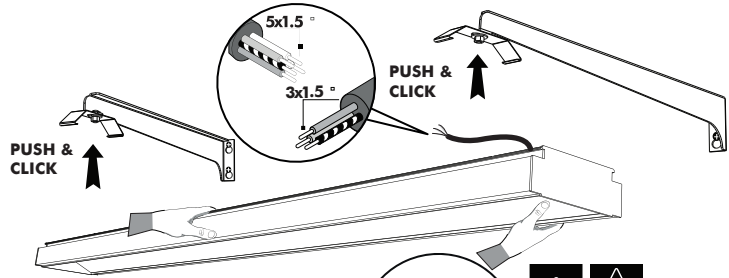

i ceiling rose & suspension cord must be ordered separately

44mm

(L12) 1180mm

116mm

A.1

A.2

A.3

Punch 3 ASYM "Wall-Mounted"

#3

B

1 prewired power cord & 1 fixation clamps included

wall mounting brackets

i wall mounting brackets must be ordered separately

B.1

B.2

B.3