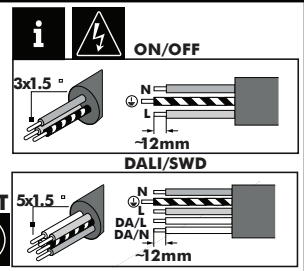

i ceiling rose & suspension cord must be ordered separately

44mm

(L12) 1180mm

116mm

A.1

A.2

A.3

Punch 3 ASYM "Wall-Mounted"