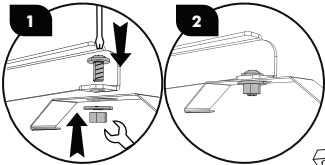

i ceiling rose & suspension cord must be ordered separately

44mm

(L12) 1180mm

116mm

A.1

A.2

A.3

Punch 3 ASYM "Wall-Mounted"

#3

B

1 prewired power cord & 1 fixation clamps included

wall mounting brackets

i wall mounting brackets must be ordered separately

B.1

B.2

B.3