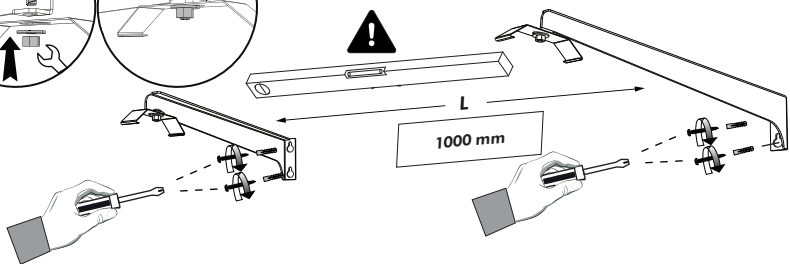

i ceiling rose & suspension cord must be ordered separately

44mm

(L12) 1180mm

116mm

A.1

A.2

A.3

Punch 3 ASYM "Wall-Mounted"

#3

B

1 prewired power cord & 1 fixation clamps included

wall mounting brackets

i wall mounting brackets must be ordered separately

B.1

B.2

B.3