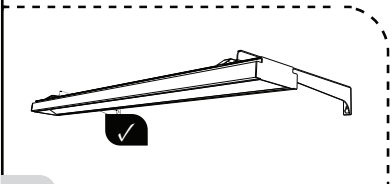

i ceiling rose & suspension cord must be ordered separately

44mm

(L12) 1180mm

116mm

A.1

A.2

A.3

Punch 3 ASYM "Wall-Mounted"

#3

B

1 prewired power cord & 1 fixation clamps included

wall mounting brackets

i wall mounting brackets must be ordered separately

B.1

B.2

B.3