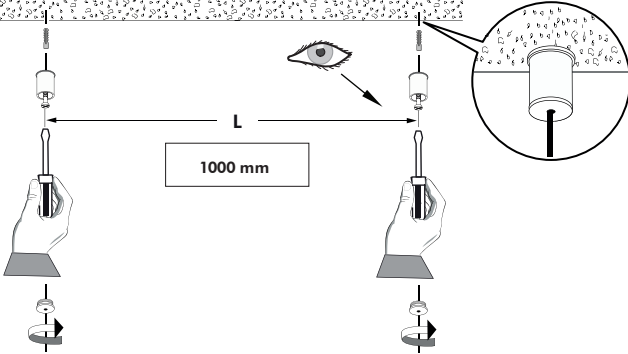

B Wall-Mounted

GET IN TOUCH
<http://www.thornlighting.com/PNC3>

THORN

Punch 3 ASYM "Suspended"

#2

A

1 prewired power cord & 1 fixation clamp included!

suspension kit

i ceiling rose & suspension cord must be ordered separately

44mm

(L12) 1180mm

116mm

A.1

A.2

A.3

Punch 3 ASYM "Wall-Mounted"